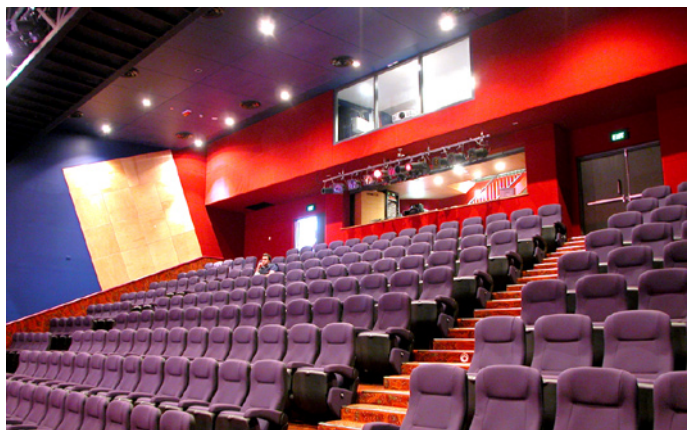

This major Performing Arts Centre contains modern facilities for teaching of the performing arts and music. The climate controlled learning environment houses a 215 seat Proscenium Arch Theatre, an 80 seat Drama Studio, a 60 seat Recital Room, a recording studio, an orchestral/band recording room, personal music tuition rooms, drum practice rooms and large display foyer that can be used for small functions. Acoustic requirements for each performing area were incorporated into the selection of finishes to create a positive learning environment for the students. Modern audio visual technology allows the production of live stage shows and theatrical performances.